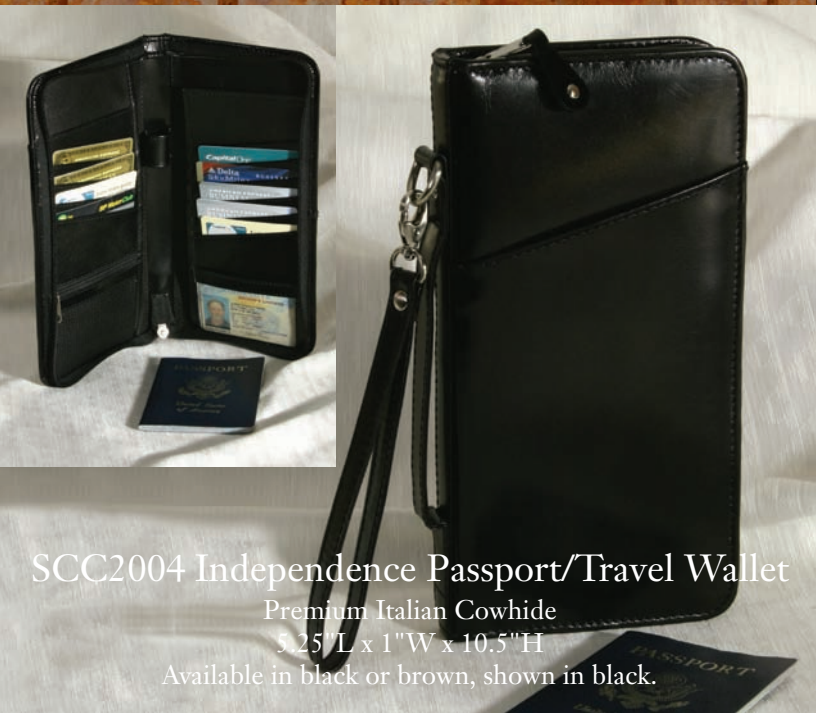

SB160 Canyon City Portfolio Brief

Full-Grain Buffed Cowhide

16"L x 2"W x 11"H

Available in black or dark brown, shown in dark brown

ST415 Red Rock Meeting Folder

Full-Grain Buffed Cowhide

9.5"L x 1"W x 12"H

Available in black or dark brown, shown in brown

ST424 Bryercliff Hanging Travel Kit

Full-Grain Buffed Cowhide

10.5"L x 4"W x 11"H

Available in black or dark brown, shown in black

SH881 Cove Creek Handbag

Full-Grain Buffed Cowhide

12"L x 6"W x 11"H

Available in black or dark brown, shown in black

SCC2004 Independence Passport/Travel Wallet

Premium Italian Cowhide

5.25"L x 1"W x 10.5"H

Available in black or brown, shown in black.